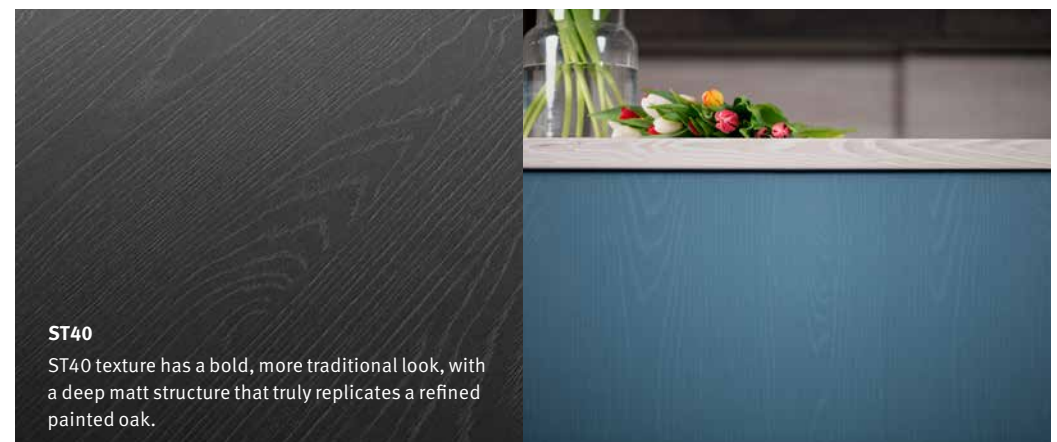

U638 ST19 Sage Green

ST40

ST40 texture has a bold, more traditional look, with a deep matt structure that truly replicates a refined painted oak.

U502 ST40 Misty Blue