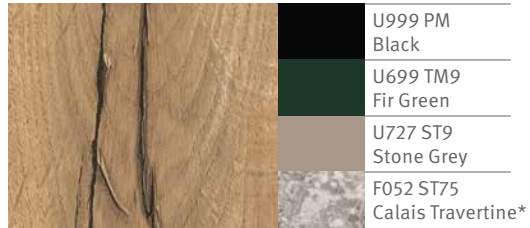

Mid-tone Woods

H3170 ST12
Natural Kendal Oak

H1180 ST37
Natural Halifax Oak

H3331 ST10
Natural Nebraska Oak

H3349 ST19
Kaisersberg Oak

H1318 ST10 **NEW**
Natural Wild Oak

H3131 ST12
Natural Davos Oak

H1377 ST36
Sand Orleans Oak