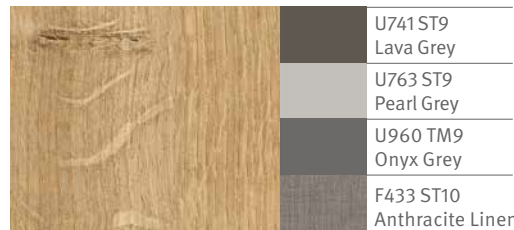

H3303 ST10
Natural Hamilton Oak