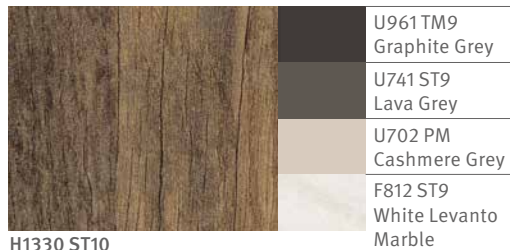

H1399 ST10
Truffle Brown Denver Oak

H1313 ST10
Grey Brown Whiteriver Oak

H3332 ST10
Grey Nebraska Oak

H1357 ST10 **NEW**
Grey Beige Spree Oak

H1143 ST36 **NEW**
Grey Sacramento Oak

H3198 ST19 Dark Grey Finitione, U748 ST9 Truffle Brown and F187 ST9 Dark Grey Chicago Concrete

H3326 ST28
Grey-Beige Gladstone Oak

*Decor only available as a worktop

Dark Woods

H3325 ST28
Tobacco Gladstone Oak

H1181 ST37
Tobacco Halifax Oak

H1714 ST19
Lincoln Walnut

H1330 ST10
Vintage Santa Fe Oak

H1303 ST12 **NEW**
Brown Belmont Oak