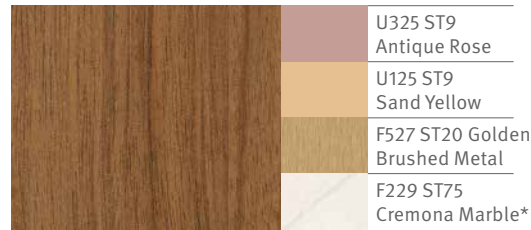

*Decor only available as a worktop

Dark Woods

H2033 ST10 **NEW**
Dark Hunton Oak

H309 ST12 **NEW**
Brown Tonsberg Oak

H3702 ST10
Tobacco Pacific Walnut

H1369 ST40 **NEW**
Marone Casella Oak

H1228 TM12 **NEW**
Anthracite Abano Ash

H3043 ST12 **NEW**
Dark Brown Eucalyptus

H3133 ST12
Truffle Brown Davos Oak

H3734 ST9
Natural Dijon Walnut

H1386 ST40 **NEW**
Brown Casella Oak

H3041 TM12 **NEW**
Natural Eucalyptus

H1369 ST40 Marone Casella Oak, U399 PM Garnet Red, U767 PM Cubanit Grey and F676 ST75 Sand Grey Calvia Stone