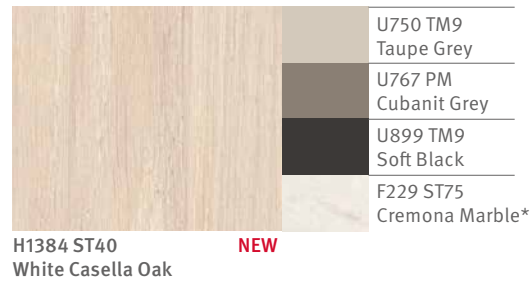

Light Woods

Welcome to the EGGER Decor Combination Guide, your go-to resource for creating new concepts in furniture and interior design.

Curated by our expert design team, this comprehensive guide is designed to assist you in seamlessly pairing decors to achieve captivating spaces.

All decors featured are available as part of the newly launched EGGER Decorative Collection 24+.

H1223 ST19 Sevilla Ash , U968 ST9 Carbon Grey, U645 ST9 Agave Green and F032 ST78 Grey Cascia Granite

*Decor only available as a worktop