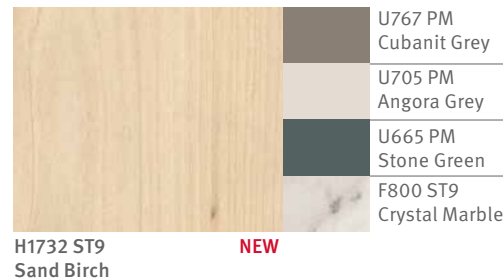

Light Woods

Welcome to the EGGER Decor Combination Guide, your go-to resource for creating new concepts in furniture and interior design.

Curated by our expert design team, this comprehensive guide is designed to assist you in seamlessly pairing decors to achieve captivating spaces.

All decors featured are available as part of the newly launched EGGER Decorative Collection 24+.

H1223 ST19 Sevilla Ash , U968 ST9 Carbon Grey, U645 ST9 Agave Green and F032 ST78 Grey Cascia Granite

*Decor only available as a worktop