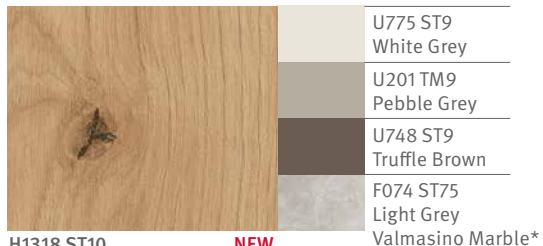

Mid-tone Woods

H3170 ST12
Natural Kendal Oak

H1180 ST37
Natural Halifax Oak

H3331 ST10
Natural Nebraska Oak

H3349 ST19
Kaisersberg Oak

H1318 ST10 **NEW**
Natural Wild Oak

H3131 ST12
Natural Davos Oak

H1377 ST36
Sand Orleans Oak