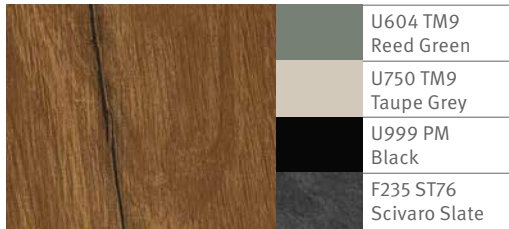

H193 ST12
Oak Butcherblock

H3157 ST12
Vicenza Oak

NEW

H3303 ST10
Natural Hamilton Oak

F074 ST75
Light Grey Valmasino Marble

H1401 ST22
Cascina Pine

H194 ST12
Walnut Butcherblock

H2033 ST10
Dark Hunton Oak